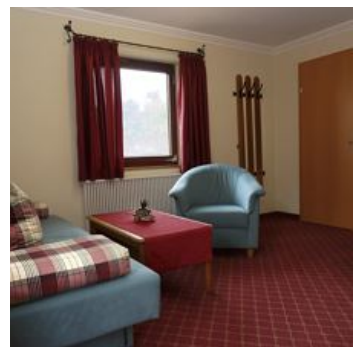

quiet location · right on the slope · near the forest · meadowlands · mountain location · on the hiking path · right on the bike path