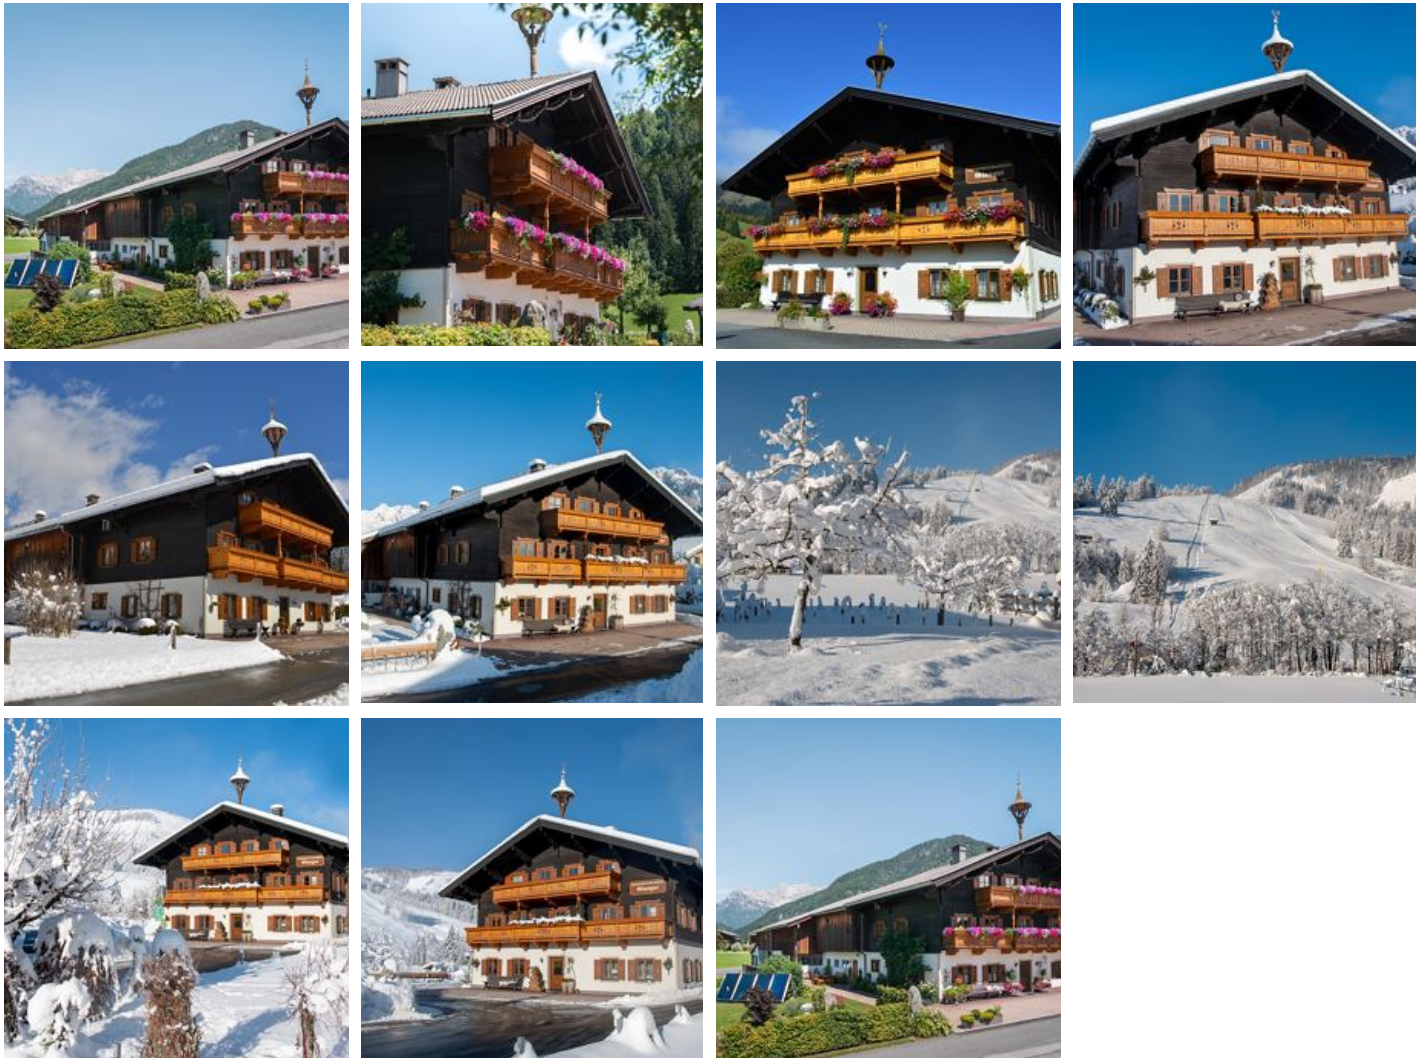

Das Glaagut - Familie Hain

farm, farmhouse in Hochfilzen

The "Glaagut" was first mentioned in a document in 1377, but it is very likely that the history of the house goes back to the end of the 12th century. Meter thick foundation walls made of pure stone and centuries old wood, cut in coordination with the moon phase, are the coat, that gives this house its incomparable charme. Inside you can find bright wood, a lot of light and spacious rooms. Within the past few years the building was renovated very carefully, without taking away its character. On the upper floors you can find the "Schlafstuben" (dialect for bedrooms), on the ground floor the "Stube" (living room), the "Kuchi" (kitchen), a toilet and a utility room. All renovations were done modestly and skillfully - unobtrusive but all the same visible. Wherever possible, the old building fabric was preserved and fondly refurbished, high-quality furniture merges with beautiful details - all together a harmonious combination.