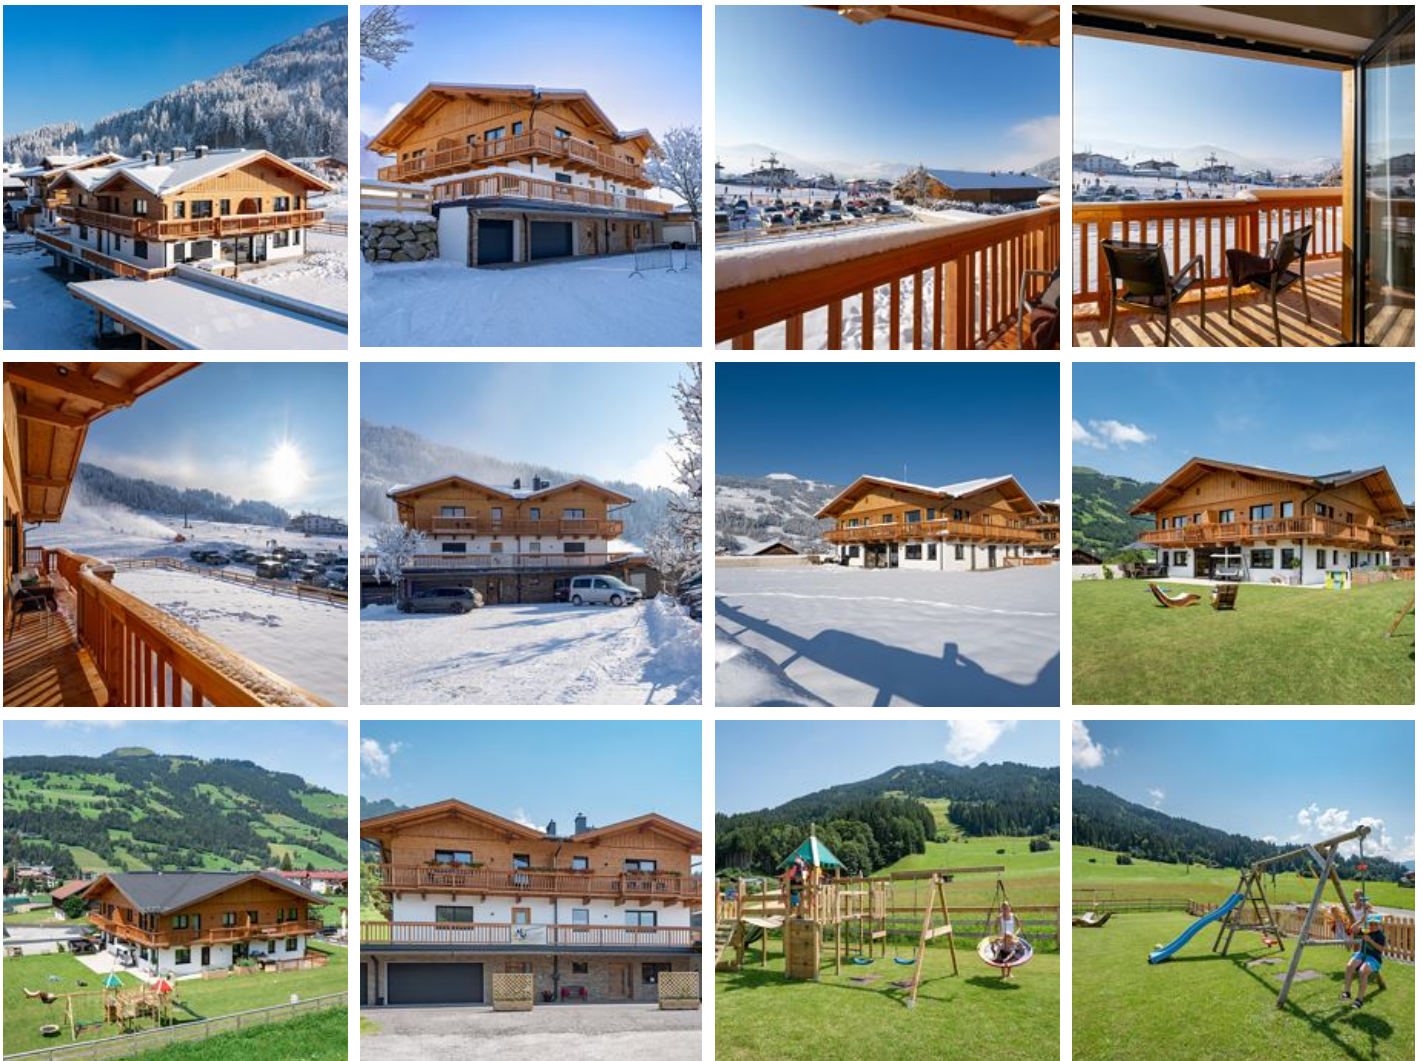

M&M Appartements Brixental

holiday apartment in Westendorf

Schulgasse 14 · A-6363 Westendorf · info@mm-appartements.at · 0043 664 4990865

M&M Appartements Brixental

holiday apartment in Westendorf

We welcome you to our newly built apartment house (2023) directly at the beginners ski slope in Westendorf. A car isn't necessary as all shopping facilities, the mountain lifts etc. are within walking distance. Access to the Skiwelt Wilder Kaiser Brixental is possible directly from the accommodation.

right on the bike path · on the hiking path · right on the slope · right at the cross-country ski trail · meadowlands · right at the ski-bus/
hiking-bus/ bus stop · central location · quiet location

Rooms and Apartments