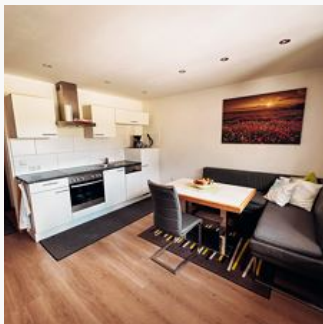

Apartment Choralpe

1-2 Personen · 1 Bedrooms · 35 m²

Apartment for 2 persons, bathroom with walk-in shower and toilet. Kitchen with lounge, TV and free internet access. Refrigerator incl. Freezer. Street side and view of the Choralpe. The Tyrolean-style...

ab
€ 54,00

per apartment on 19.04.2025

TO THE OFFER

Conditions

Barzahlung vor Ort erwünscht

Haus Wetti

holiday apartment in Westendorf

Dorfstraße 25
A-6363 Westendorf
Email: haus.wetti@gmx.at
Phone: +43 699 10173334