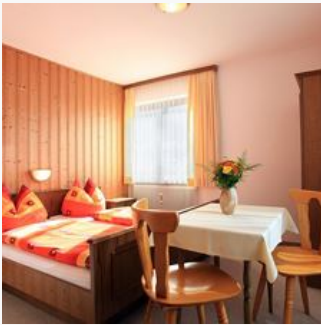

Our house is situated at 1,000 m altitude on Westendorf's local mountain, a very quiet location, directly on the ski slope 110 hence no car requirements to reach the bottom gondola station. Rustic furnished breakfast room / lounge with satellite TV, sun terrace, BBQ facilities, table-tennis. Free WiFi.

Snow chains required!

quiet location · right on the slope · near the forest · mountain location

Rooms and Apartments

Current Offers

double room with shower

Approx. 15m², first floor, bedrooms with shower, satellite TV, WC is on the same floor. Free WiFi.

ab
€ 32,00

per person on 19.04.2025

TO THE OFFER

1-2 Personen · 1 Bedrooms · 15 m²

Conditions

Child reduction on request!

Haus Bergfried

private rooms in Westendorf