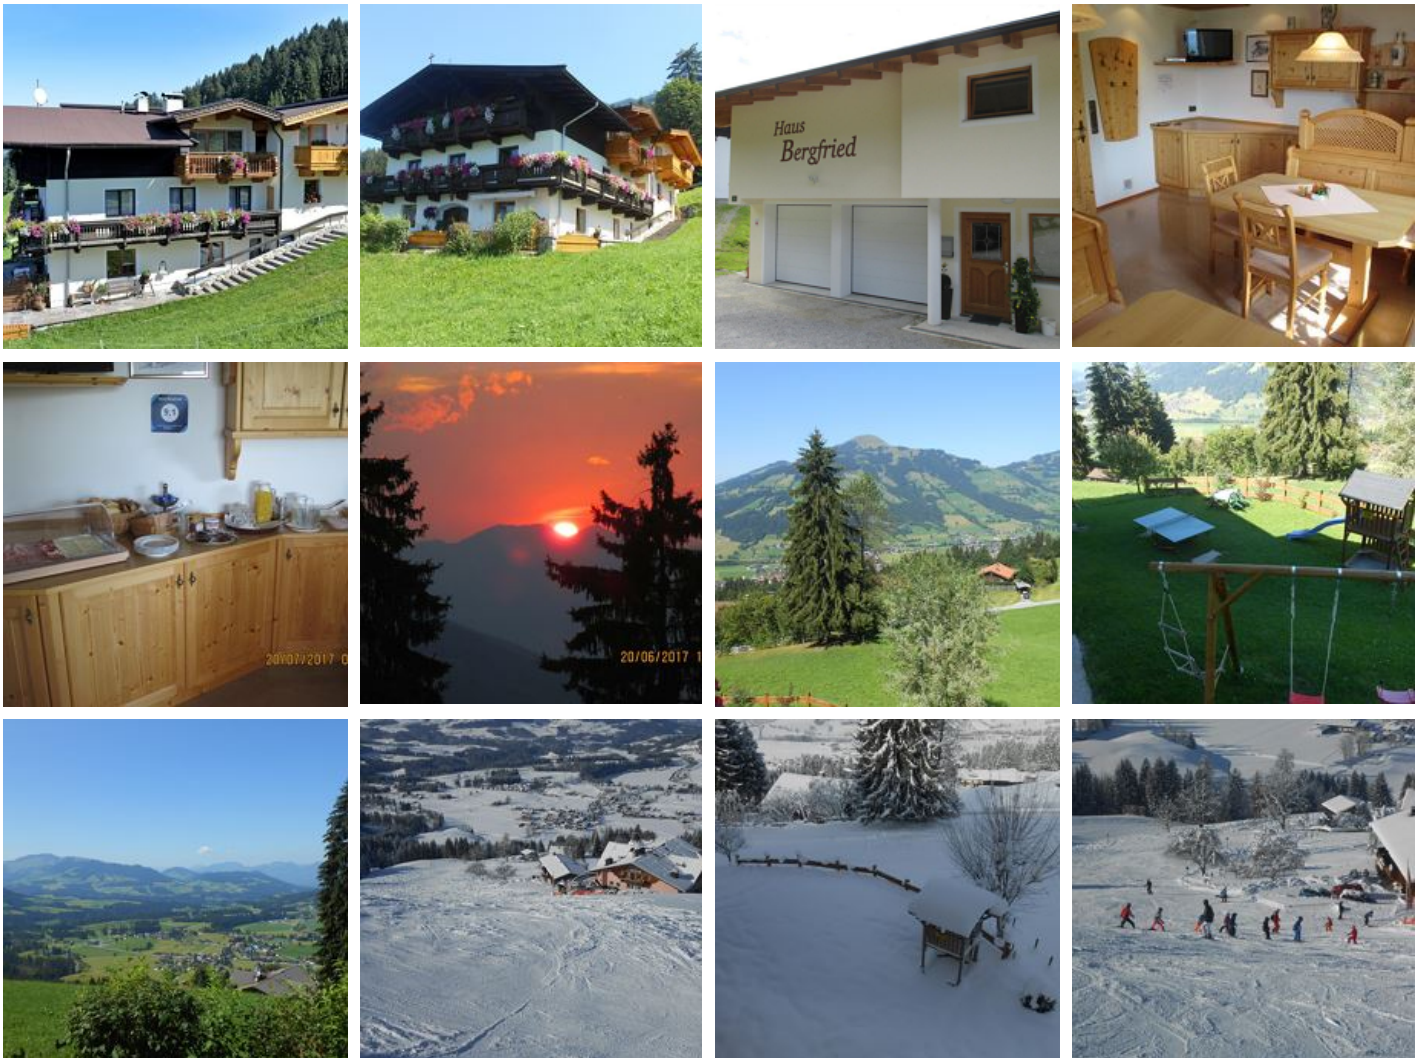

Haus Bergfried

private rooms in Westendorf

Nachtsöllberg 16 · A-6363 Westendorf · haus-bergfried@aon.at · +43 5334 6498
Additional information at <https://www.bergfried-westendorf.at/>

Haus Bergfried

private rooms in Westendorf

Our house is situated at 1,000 m altitude on Westendorf's local mountain, a very quiet location, directly on the ski slope 110 hence no car requirements to reach the bottom gondola station. Rustic furnished breakfast room / lounge with satellite TV, sun terrace, BBQ facilities, table-tennis. Free WiFi.

Snow chains required!

quiet location · right on the slope · near the forest · mountain location

Rooms and Apartments

Current Offers

double room with shower

Approx. 15m², first floor, bedrooms with shower, satellite TV, WC is on the same floor. Free WiFi.

ab
€ 32,00

per person on 19.04.2025

TO THE OFFER

1-2 Personen · 1 Bedrooms · 15 m²

Conditions

Child reduction on request!

Haus Bergfried

private rooms in Westendorf