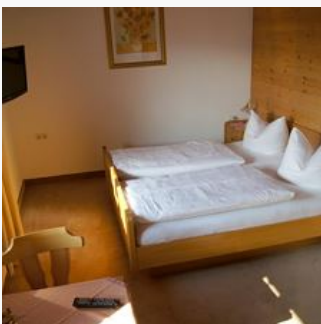

#### double room with shower, WC

1-2 Personen · 1 Bedrooms · 20 m<sup>2</sup>

Comfortable double room, approx. 20m<sup>2</sup>, shower/WC and with balcony, satellite TV, separate beds available in 2 of the rooms. Free WiFi!

### single room with shower, WC

approx. 15m<sup>2</sup>, shower/WC, SAT-TV, 1 room with setting bed possible.

1 Person · 1 Bedrooms · 15 m<sup>2</sup>

ab  
**€ 90,00**

per person on 23.04.2026

**TO THE OFFER**

### 4-bed room, shower, toilet, 2 bed rooms

Comfortable family room with separate bedroom, satellite TV, shower/WC! Can accommodate 2 to 5 persons! Free WiFi!

1-5 Personen · 2 Bedrooms · 30 m<sup>2</sup>