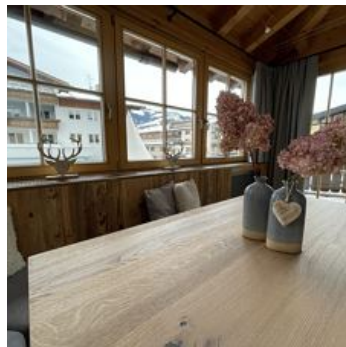

central location · right on the bike path · right at the ski-bus/ hiking-bus/ bus stop