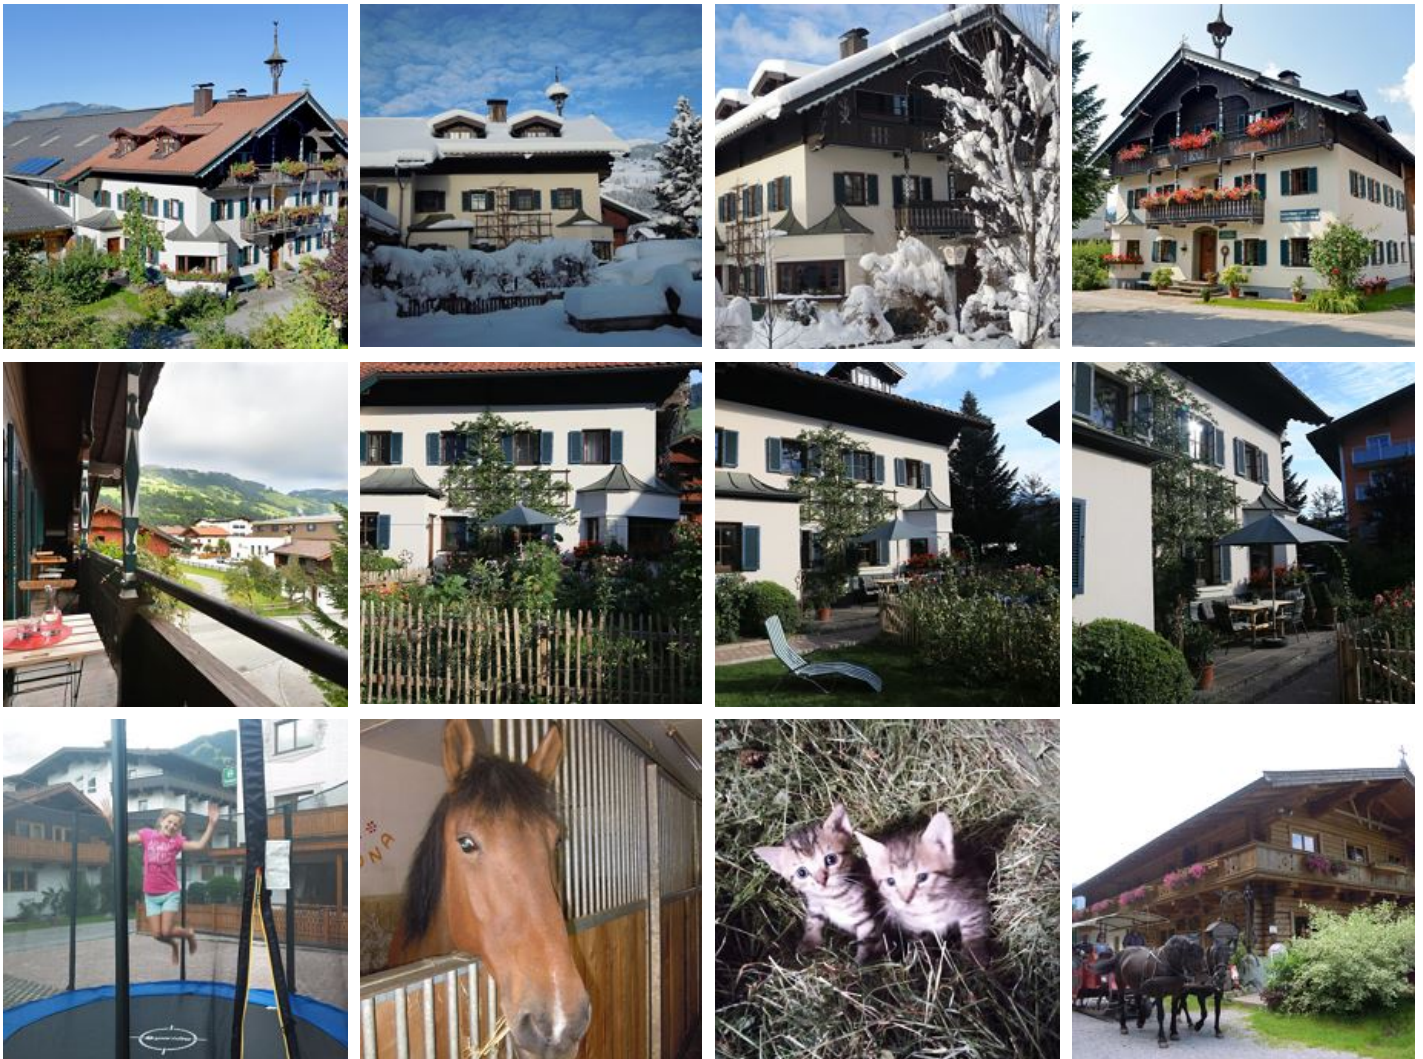

Bio-Bauernhof Schlögl

farm, farmhouse in Westendorf

Unterdorf 2 · A-6363 Westendorf · schloeglbauer@aon.at · +43 5334 6352
Additional information at <https://www.bauernhof-westendorf.at/>

Bio-Bauernhof Schlögl

farm, farmhouse in Westendorf

You are very welcome to the Schlögl Organic Farm. Our farm is situated on a sunny plateau in Westendorf, in a quiet location with the village centre just 2 minutes` walk away. Enjoy the easy farming way of life, combined with the charm of the magnificent Kitzbühel Alps! A huge range of options are available to help you plan your holiday as you wish. Whether its hiking, swimming, cycling, golfing or paragliding in Summer, to skiing, cross-country skiing or tobogganing in Winter - there are simply no limits! Numerous excursion destinations, particularly favourable for children, such as the famous "Hexenwasser", "Alpinolino" and "Ellmis Zauberwelt" are within close proximity and easy to reach. Lazing around is also allowed!! Take a break from everyday life - feel free to relax and recuperate in our garden or take the opportunity to barbecue. Our farm animals are also looking forward to meeting you.

right at the cross-country ski trail · right on the bike path · central location · near the forest · on the hiking path · right at the ski-bus/
hiking-bus/ bus stop · quiet location

Rooms and Apartments

ab
€ 45,00

per apartment on 19.04.2025

TO THE OFFER

1 Person · 1 Bedrooms · 26 m²

Conditions

Included: Bed linen, towels For 2-person occupancy, price available on request!

Bio-Bauernhof Schlögl

farm, farmhouse in Westendorf