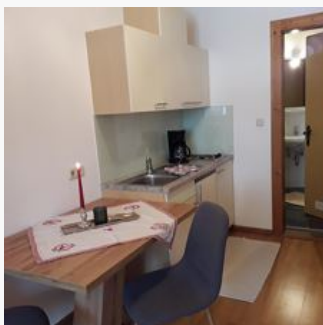

TO THE OFFER

1-4 Personen · 1 Bedrooms · 45 m²

Apartment, shower, toilet, no smoker

1 Person · 1 Bedrooms · 26 m²

ap./combined living-bed-room/shower, WC

The ap. is approx. 26 m² in size. The living room / bedroom is equipped with a single bed, a single kitchen, TV and bathroom with shower / toilet. Another extra bed is possible. With 2 person occupanc...