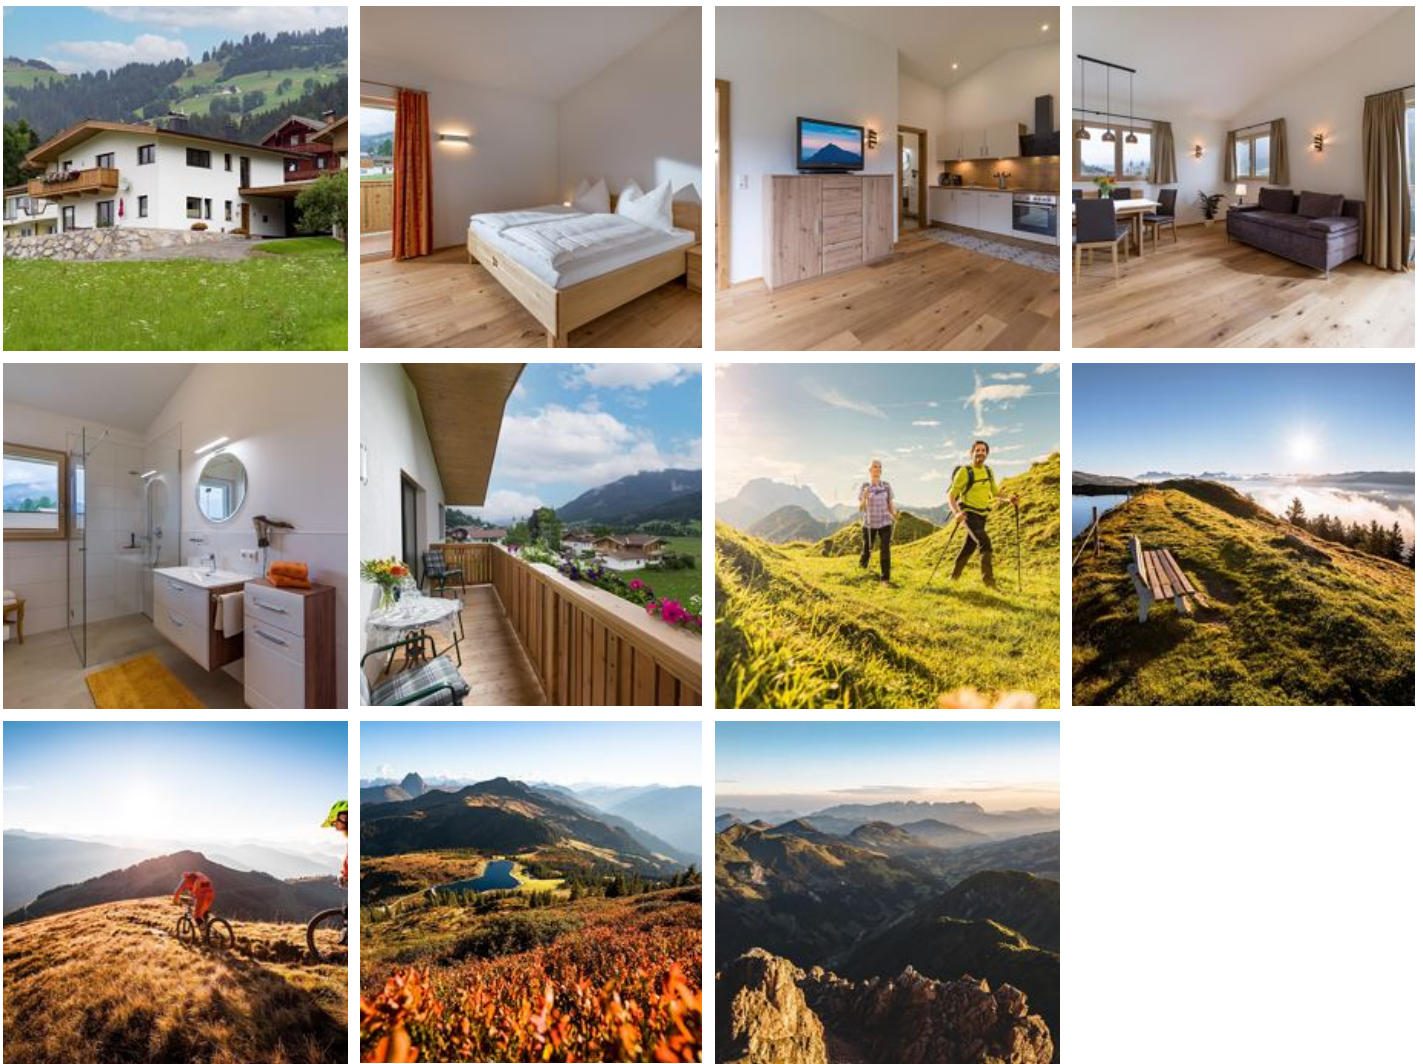

Our new house is located in Brixen im Thale, a place for rest and relaxation, in a sunny, quiet and very central location with a view of the Kitzbühel Alps. We offer an apartment for up to 4 people - 1 double bed 180 cm wide and 1 sofa bed 150 cm wide. The gondola with direct access to the SkiWelt Wilder Kaiser Brixental and the village center can be reached in just 3 minutes on foot.

quiet location · right on the bike path · meadowlands · on the hiking path · central location · right at the ski-bus/ hiking-bus/ bus stop

Rooms and Apartments

Current Offers

Apartment, shower, toilet, 1 bed room

Newly built flat with 52m² for 1-4 persons. 1 bedroom with double bed and large living area with sofa bed, dining area and fully equipped kitchen. Large balcony with all-round view of the Kitzbühel Al...