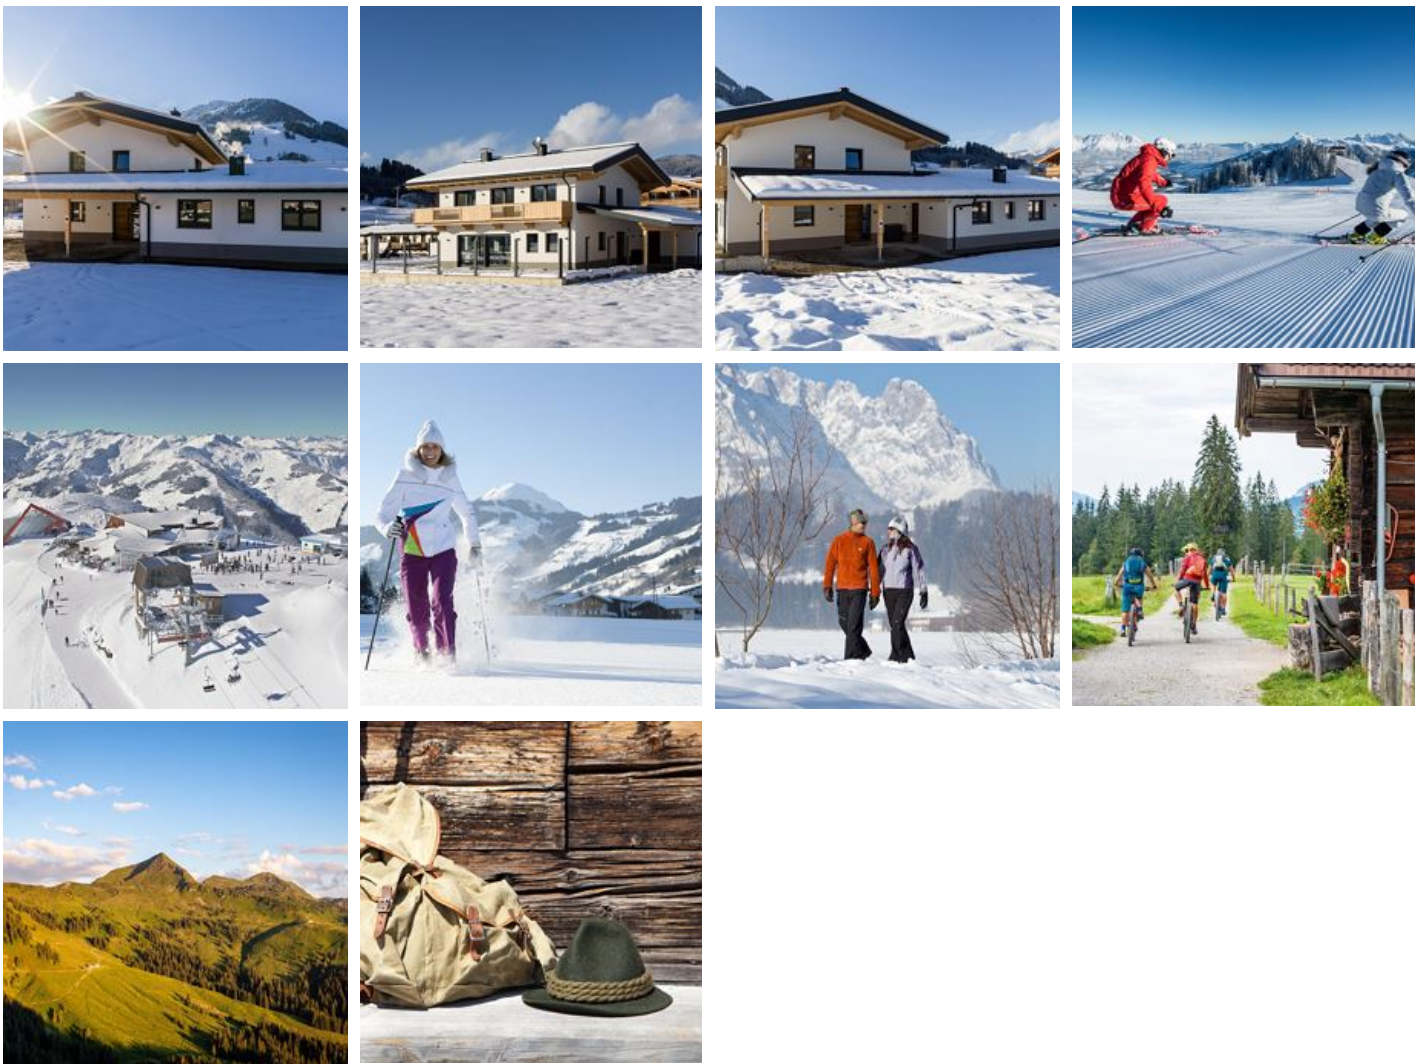

Appartement Gaisbergblick

holiday apartment in Kirchberg in Tirol

Aschauerstraße 22 · A-6365 Kirchberg in Tirol · hpaschaber93@gmx.at

Additional information at <https://www.kitzbueheler-alpen.com/de/bri/unterkuenfte/buchen/appartement-gaisbergblick>

Appartement Gaisbergblick

holiday apartment in Kirchberg in Tirol

The newly built apartment (first occupancy December 2020) is only a 15-minute walk from the village centre. A bus stops right outside the front door which takes you to the Kitzbühel skiing and hiking area in just a few minutes.

central location · right on the bike path · on the hiking path · right at the ski-bus/ hiking-bus/ bus stop

Rooms and Apartments

Current Offers

Apartment, shower, toilet, 2 bed rooms

Apartment with 2 bedrooms, 1 bathroom with separate toilet, kitchen/living area. Furnished terrace with a view of the Gaisberg mountain. It is possible to dine (breakfast & evening meals) in the hotel...