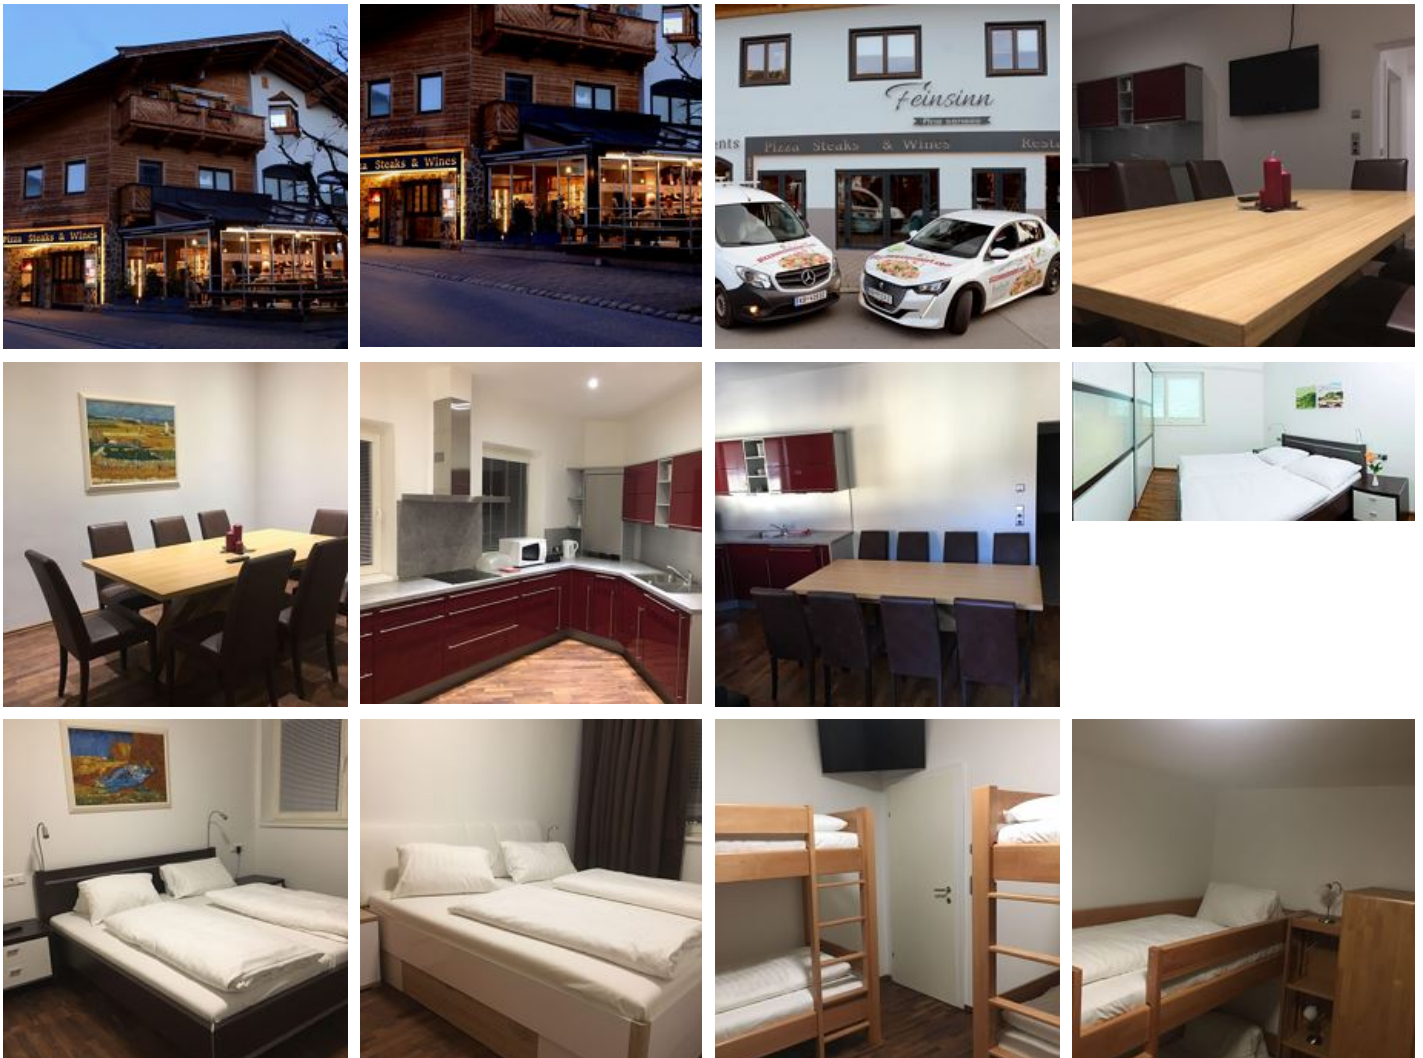

Appartement FeinSinn

inn in Westendorf

A total of 3 new, modernly furnished apartments are available. We are situated in the centre of Westendorf. The chair lift, providing access to the Alpenrosenbahn (gondola) and therefore to the Kitzbüheler Alpen ski area, is directly behind our house where the very popular beginners' ski slope can also be found. For the duration of your stay with us, neither a car or bus is necessary! Ski directly to and from our house! All restaurants, bars, cafés etc. are within very close proximity to your accommodation! Our restaurant is on the ground floor of our premises.

right at the ski-bus/ hiking-bus/ bus stop · right on the slope · central location

Rooms and Apartments

Current Offers

Apartment, separate toilet and shower/bathtub, 3 bed rooms

Apartment mit 3 Schlafzimmern This apartment has a kitchen and flat-screen TV with German, English and Dutch-language programmes.

ab
€ 500,00

per apartment on 23.04.2026

TO THE OFFER

1-8 Personen · 3 Bedrooms · 103 m²

Apartment, shower and bath, toilet, 2 bed rooms

This apartment has a kitchen and flat-screen TV with German, English and Dutch-language programmes.

ab
€ 150,00

per apartment on 23.04.2026

TO THE OFFER

1-6 Personen · 2 Bedrooms · 54 m²

Apartment, shower and bath, toilet, 2 bed rooms

This apartment has a kitchen and flat-screen TV with German, English and Dutch-language programmes.